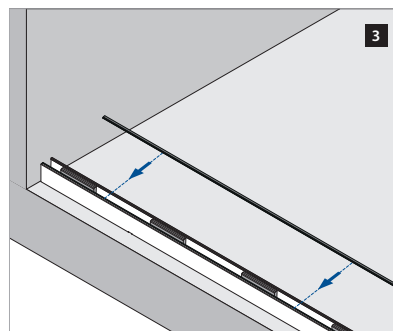

ASSEMBLY GUIDE

166910-050-0x

Railing bases

EASY GLASS® HYBRID - Top mount, between walls

Q-INFO MOD 6910

Included

166910-050-0x
(1x / 5m)

Order additionally

Installation between two walls

Safety glass

Set
(rubber & wedge)

min 52,5

1

QS-213
20x / 5m

2

3