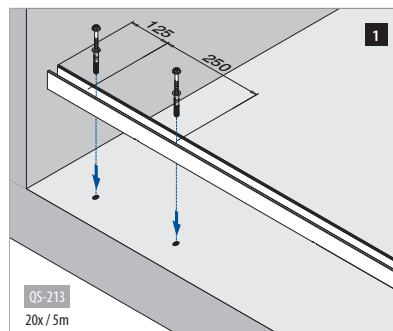

ASSEMBLY GUIDE

166910-050-0x

Railing bases

EASY GLASS® HYBRID - Top mount, between walls

Q-INFO MOD 6910

Included

166910-050-0x
(1x / 5m)

Order additionally

Installation between two walls

Safety glass

Set
(rubber & wedge)

min 52,5

1

QS-213
20x / 5m

2

3