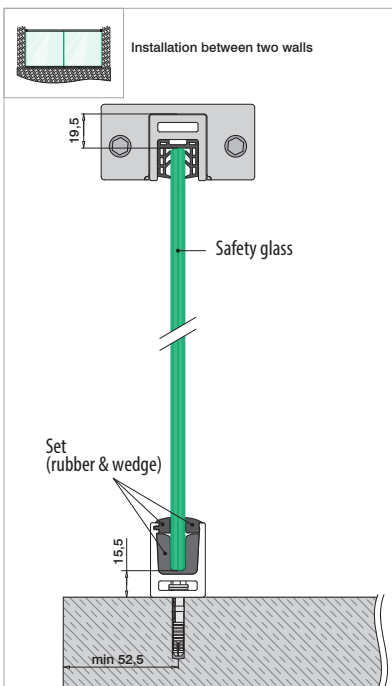

ASSEMBLY GUIDE

166910-050-0x

Railing bases

EASY GLASS® HYBRID - Top mount, between walls

Q-INFO MOD 6910

Included

166910-050-0x
(1x / 5m)

Order additionally

Installation between two walls

Safety glass

Set
(rubber & wedge)

min 52,5

1

QS-213
20x / 5m

2

3