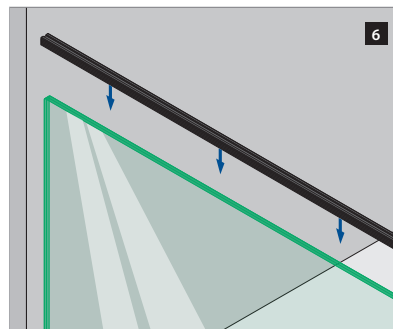

ASSEMBLY GUIDE

166910-050-0x

Railing bases

EASY GLASS® HYBRID - Top mount, between walls

Q-INFO MOD 6910

Included

166910-050-0x
(1x / 5m)

Order additionally

Installation between two walls

Safety glass

Set
(rubber & wedge)

min 52,5

1

QS-213
20x / 5m

2

3

4

5

6

7

Q-65
Q-spray
200620

8

Q-65
Q-spray
200620

9