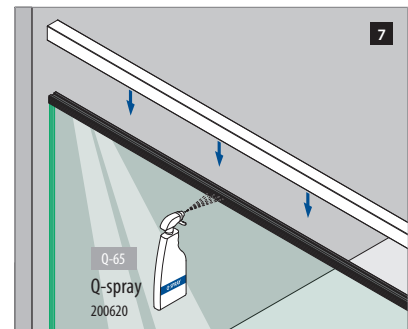

7

Q-65
Q-spray
200620