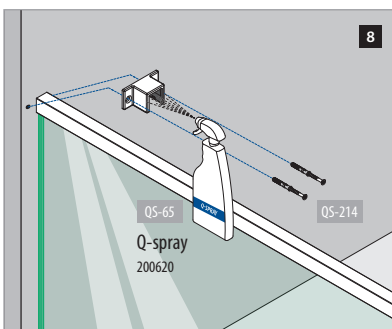

8

Q-65
Q-spray
200620