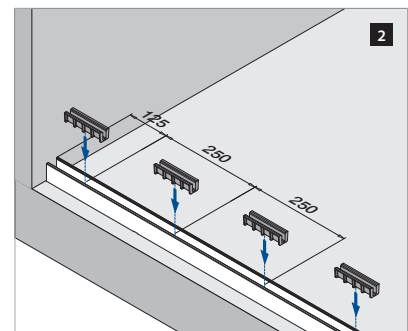

ASSEMBLY GUIDE

166910-050-0x

Railing bases

EASY GLASS® HYBRID - Top mount, between walls

Q-INFO MOD 6910

Included

166910-050-0x
(1x / 5m)

Order additionally

Installation between two walls

Safety glass

Set
(rubber & wedge)

min 52,5

1

QS-213
20x / 5m

2

3