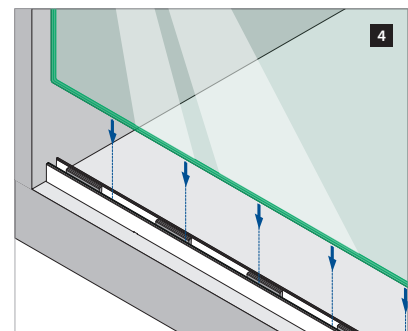

Installation between two walls

Safety glass

Set
(rubber & wedge)

min 52,5

1

QS-213
20x / 5m

2

3