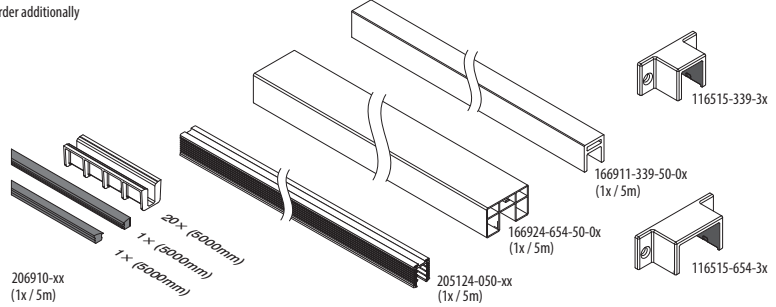

ASSEMBLY GUIDE

166910-050-0x

Railing bases

EASY GLASS® HYBRID - Top mount, between walls

Q-INFO MOD 6910

Included

166910-050-0x
(1x / 5m)

Order additionally

Installation between two walls

Safety glass

Set
(rubber & wedge)

min 52,5

1

QS-213
20x / 5m

2

3