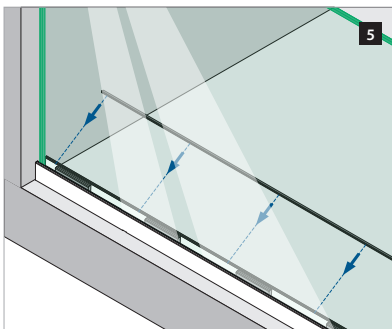

ASSEMBLY GUIDE

166910-050-0x

Railing bases

EASY GLASS® HYBRID - Top mount, between walls

Q-INFO MOD 6910

Included

166910-050-0x
(1x / 5m)

Order additionally

Installation between two walls

Safety glass

Set
(rubber & wedge)

min 52,5

1

QS-213
20x / 5m

2

3

4

5

6

7

Q-65
Q-spray
200620

8

Q-65
Q-spray
200620

9